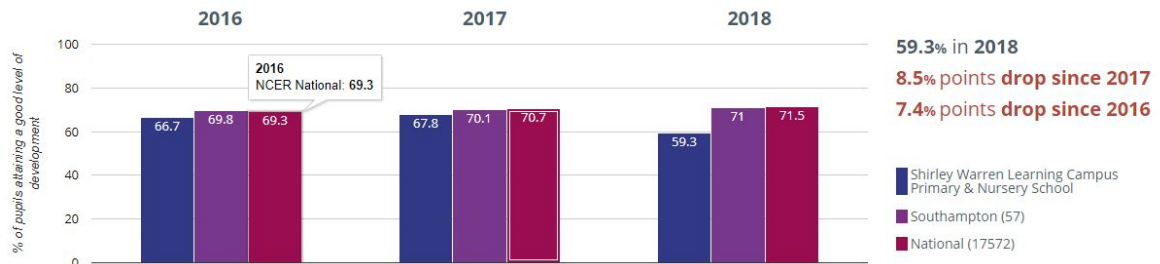

Early Years Good Level of Development Outcomes for 2018

★ Good Level Of Development

📈 Average Total Points Score

The progress the children have made during their time in Reception has been strong as our children typically enter Reception 'Below' or 'Well Below' expected levels for their age as recognised in our recent OFSTED report.