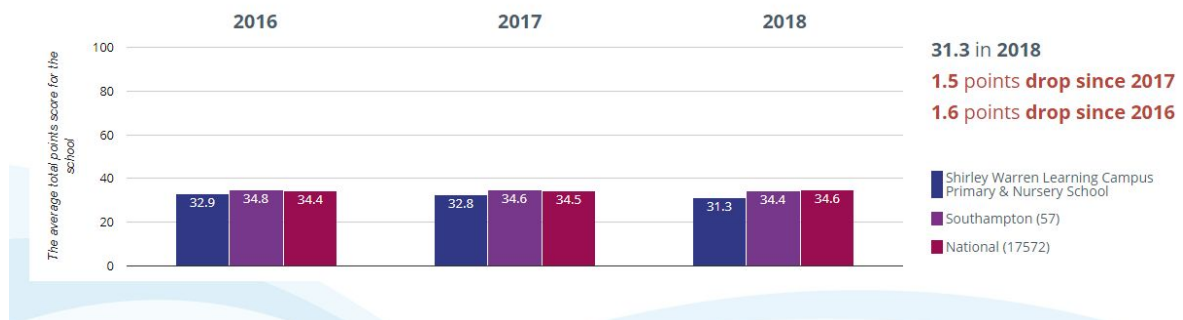

Early Years Good Level of Development Outcomes for 2018

★ Good Level Of Development

📈 Average Total Points Score

The progress the children have made during their time in Reception has been strong as our children typically enter Reception 'Below' or 'Well Below' expected levels for their age as recognised in our recent OFSTED report.