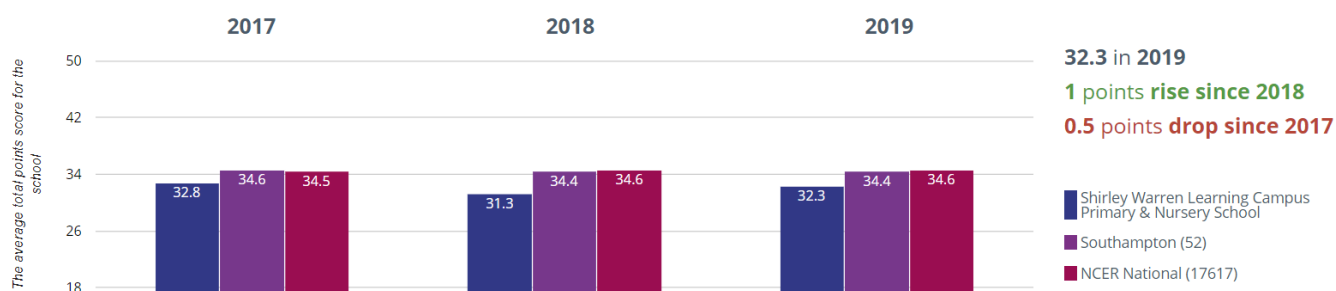

Early Years Good Level of Development Outcomes for 2019

★ Good Level Of Development

📈 Average Total Points Score

The progress the children have made during their time in Reception has been strong as our children typically enter Reception 'Below' or 'Well Below' expected levels for their age as recognised in our OFSTED report May 2017.