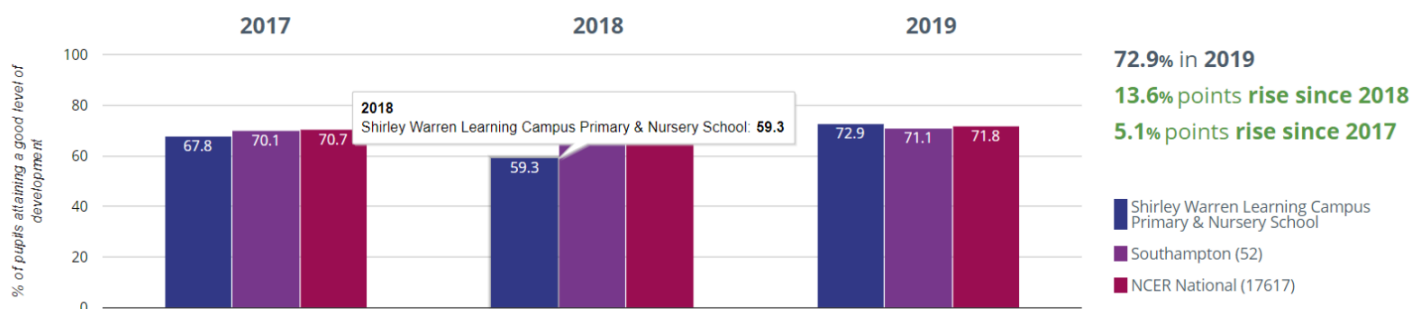

Early Years Good Level of Development Outcomes for 2019

★ Good Level Of Development

📈 Average Total Points Score

The progress the children have made during their time in Reception has been strong as our children typically enter Reception 'Below' or 'Well Below' expected levels for their age as recognised in our OFSTED report May 2017.